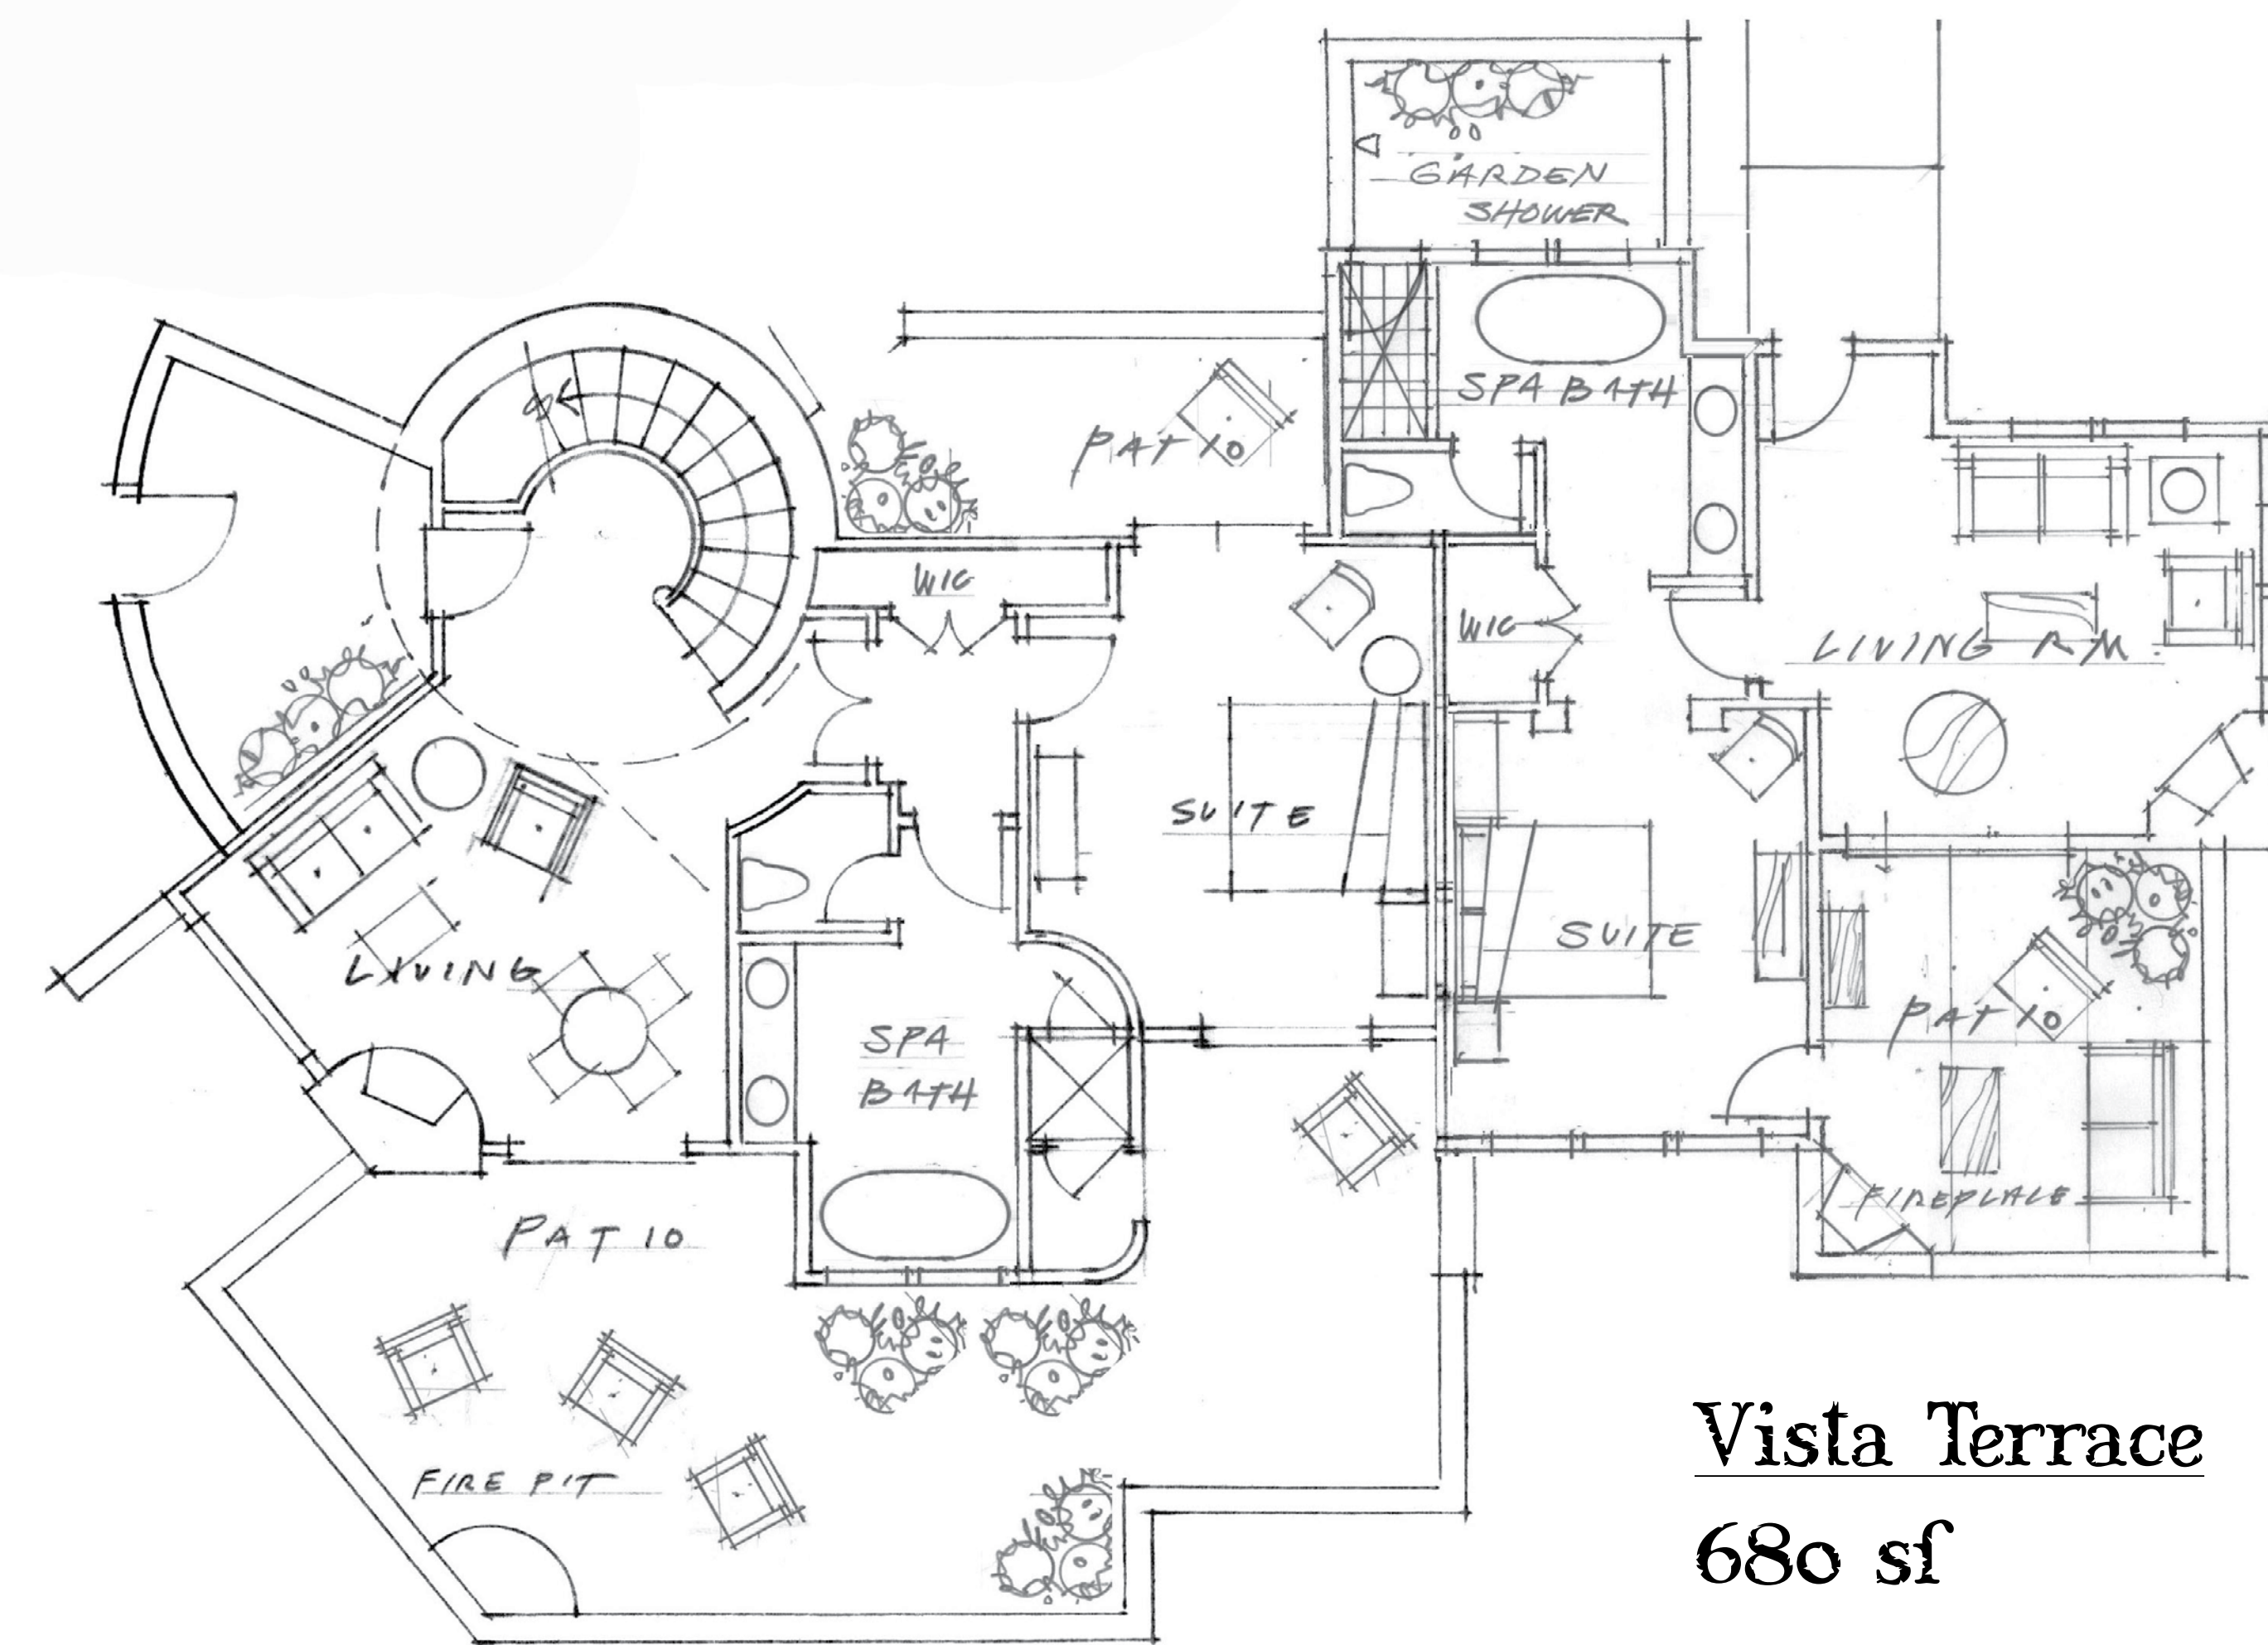

Loft
230 sf

Main Floor
960 sf

Vista Terrace
680 sf

Front Elevation

Rear Elevation

Left Elevation

Right Elevation

STARGAZER

1,190 sf total

PALISADE CASITA VILLAGE
GATEWAY CANYONS