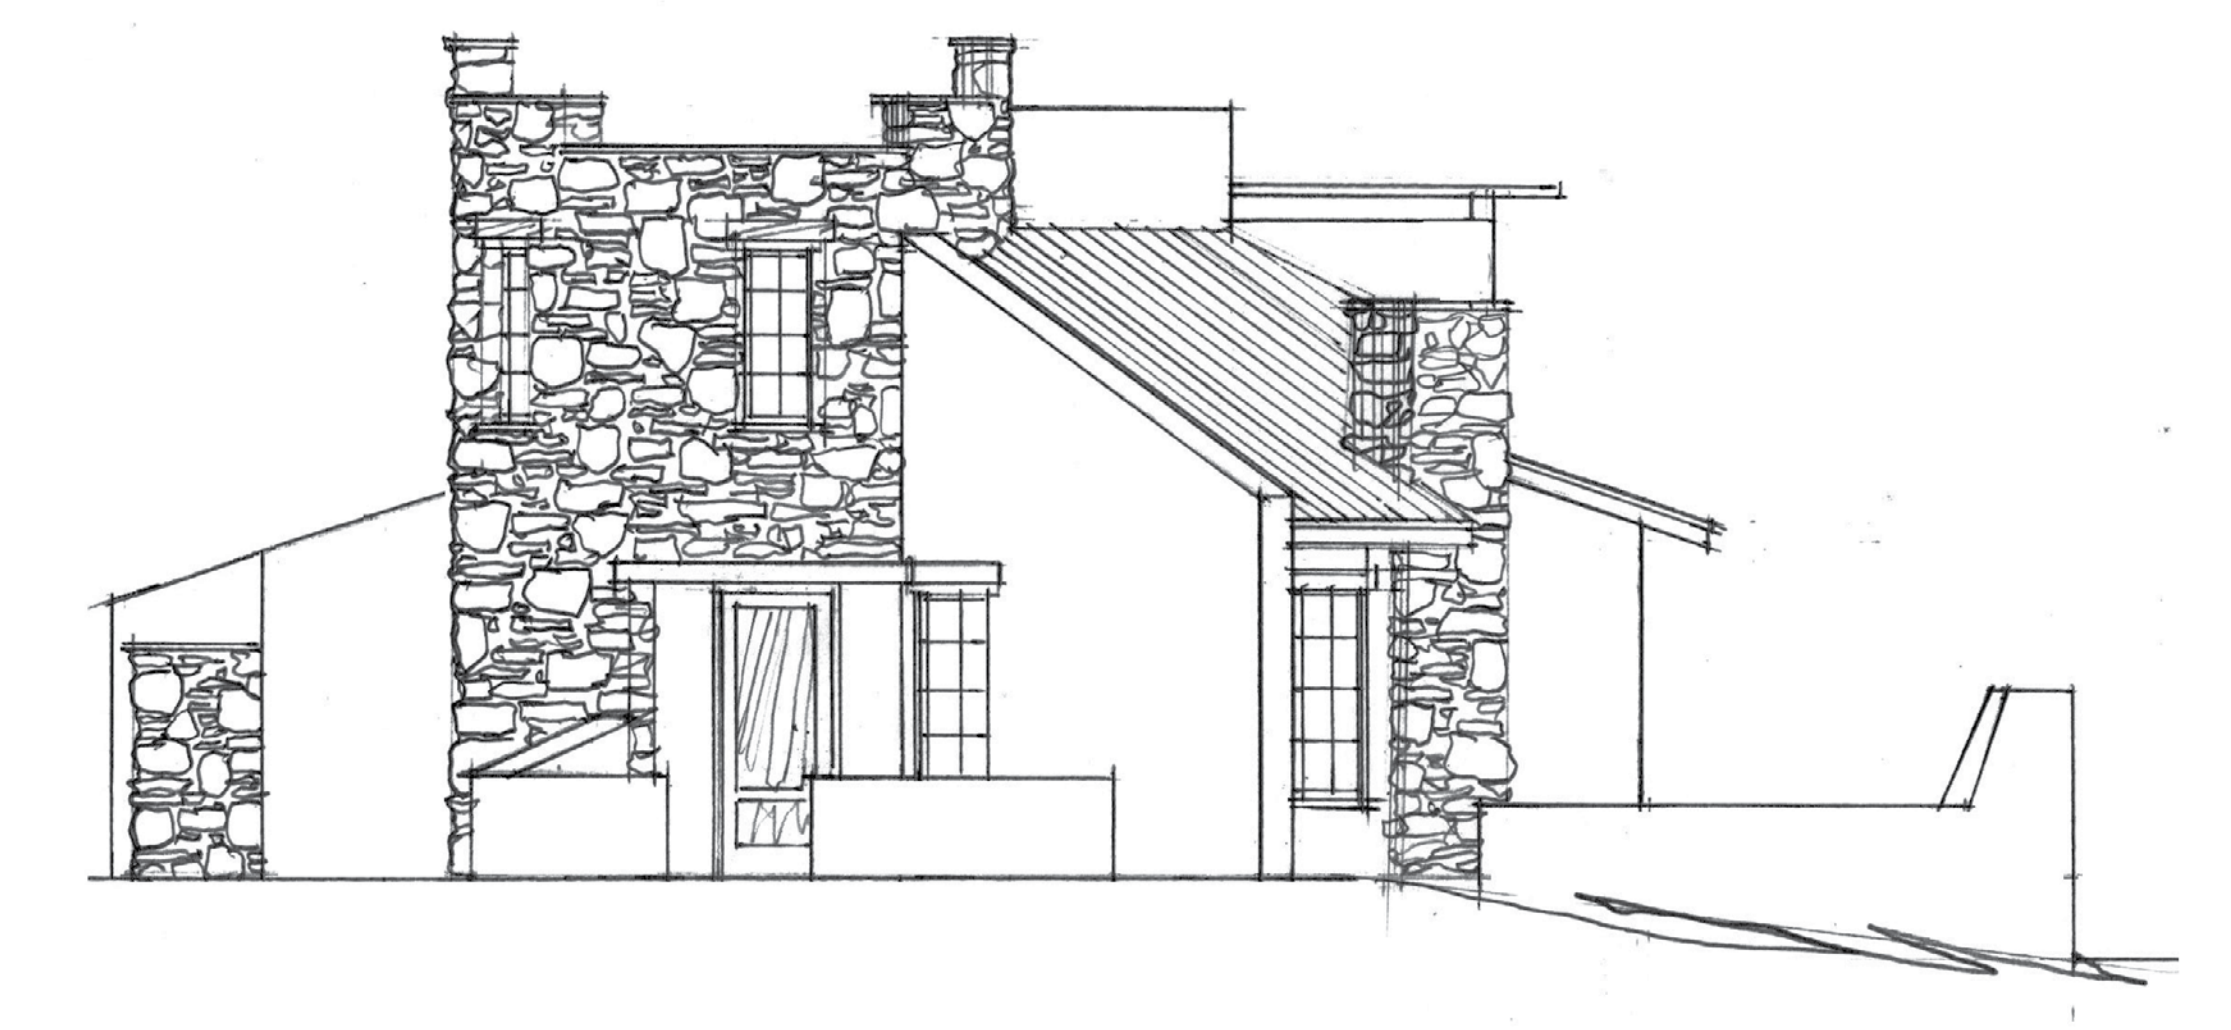

Loft
230 sf

Main Floor
960 sf

Vista Terrace
680 sf

Front Elevation

Rear Elevation

Left Elevation

Right Elevation

STARGAZER

1,190 sf total

PALISADE CASITA VILLAGE
GATEWAY CANYONS