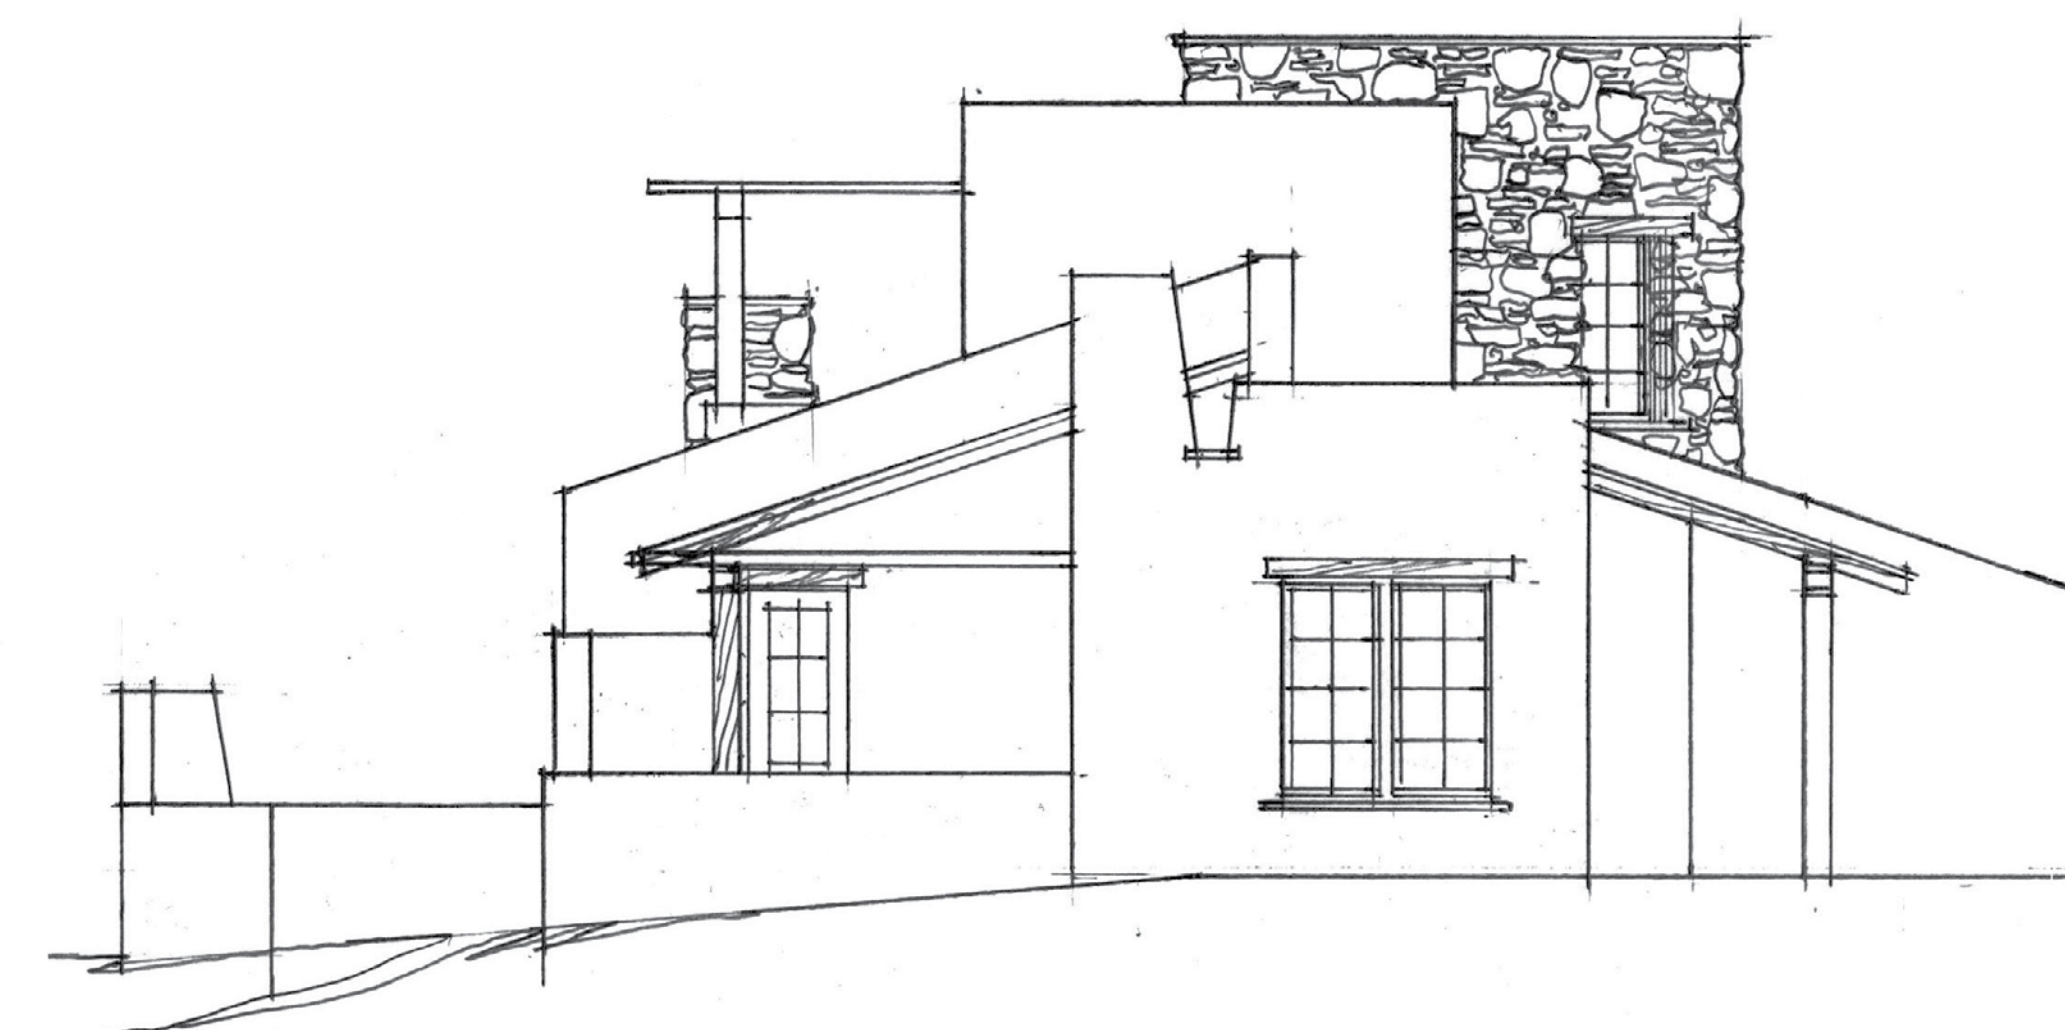

Loft
230 sf

Main Floor
960 sf

Vista Terrace
680 sf

Front Elevation

Rear Elevation

Left Elevation

Right Elevation

STARGAZER

1,190 sf total

PALISADE CASITA VILLAGE
GATEWAY CANYONS