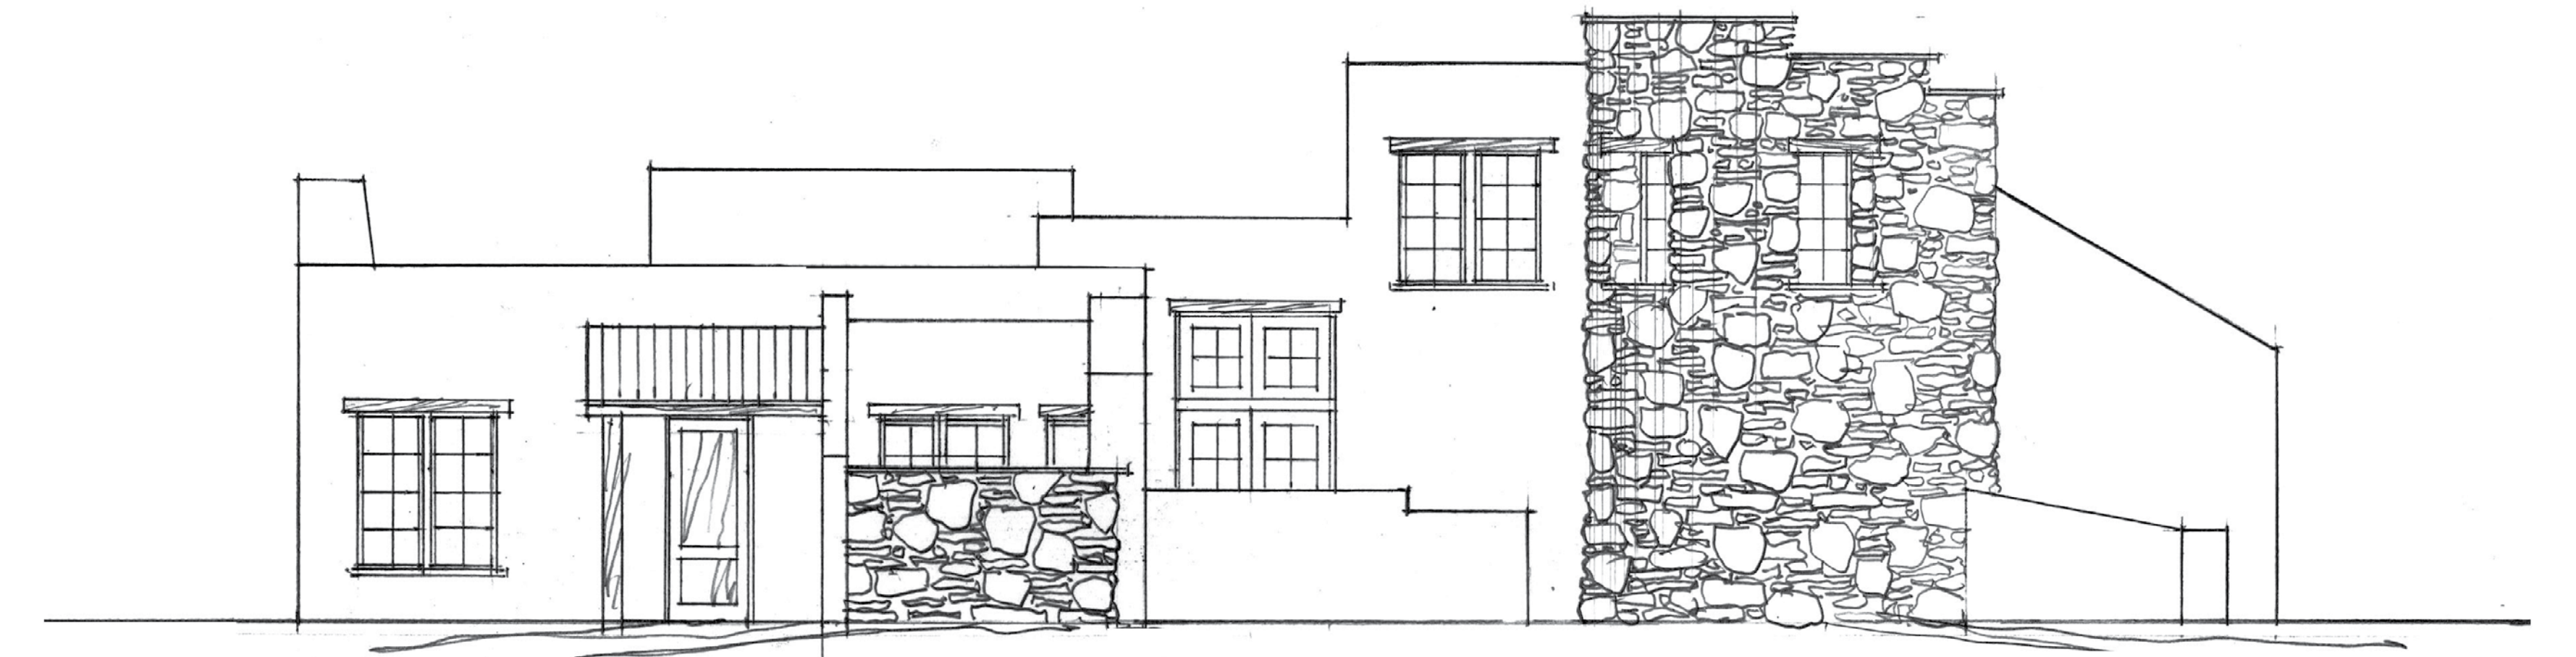

Loft
230 sf

Main Floor
960 sf

Vista Terrace
680 sf

Front Elevation

Rear Elevation

Left Elevation

Right Elevation

STARGAZER

1,190 sf total

PALISADE CASITA VILLAGE
GATEWAY CANYONS